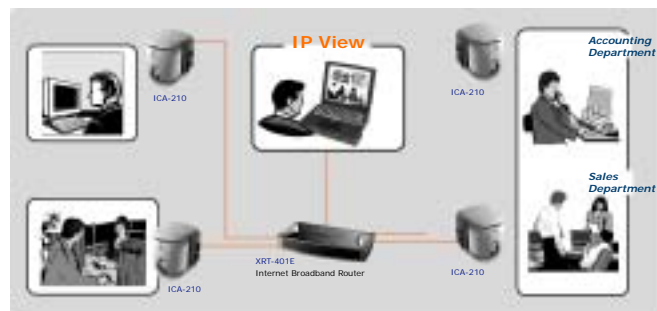

Remote monitoring application (Office)

ORDERING INFORMATION

ICA-210 Pan / Tilt Internet Camera Deluxe (1x RJ-45, 1x audio, 1x USB, 1x PIR)