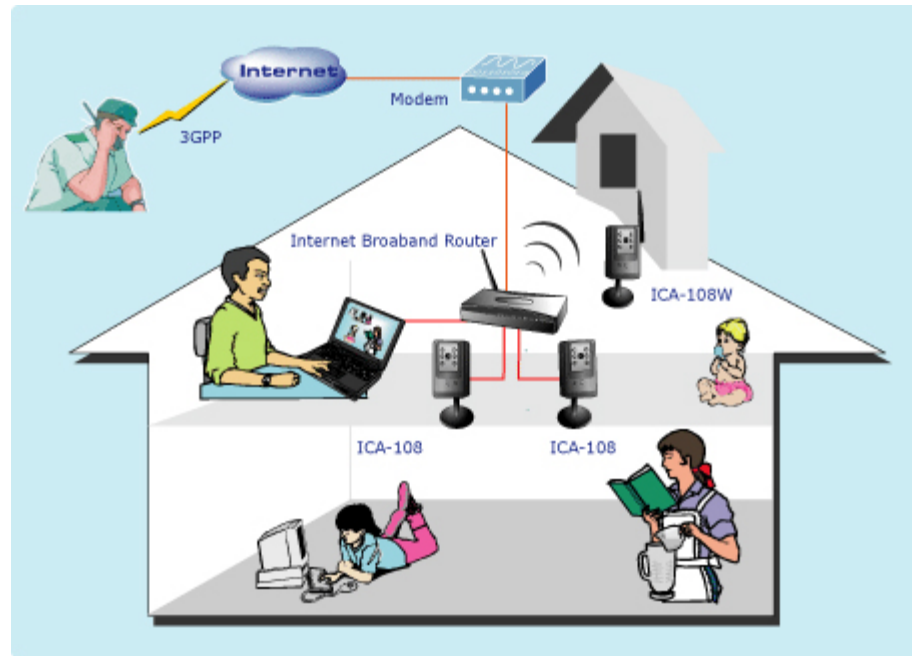

Remote monitoring application (Home)