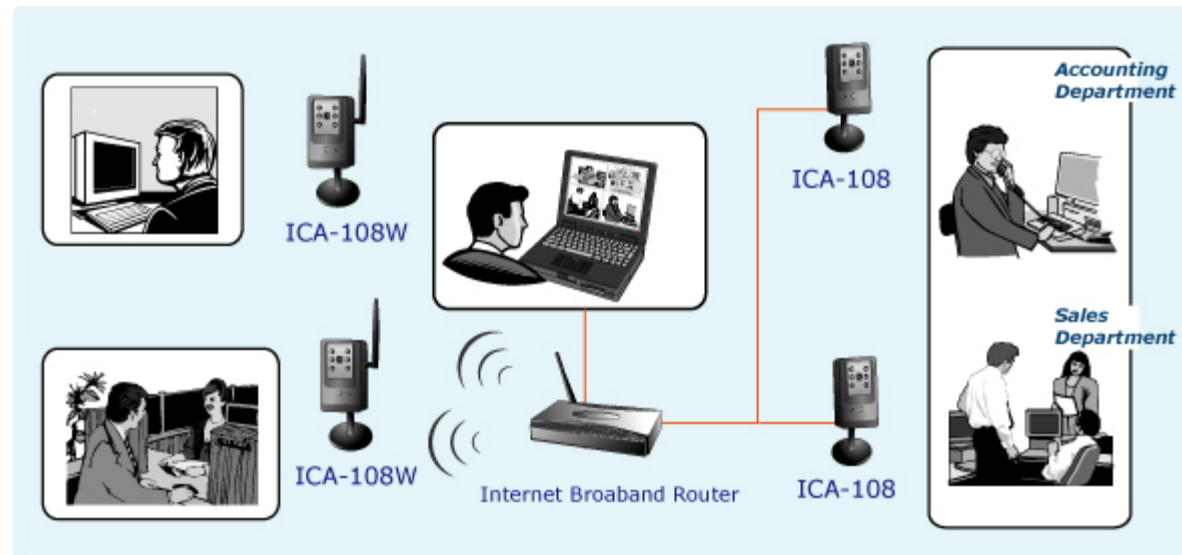

Remote monitoring application (Office)

Specification

Model	ICA-108	ICA-108W